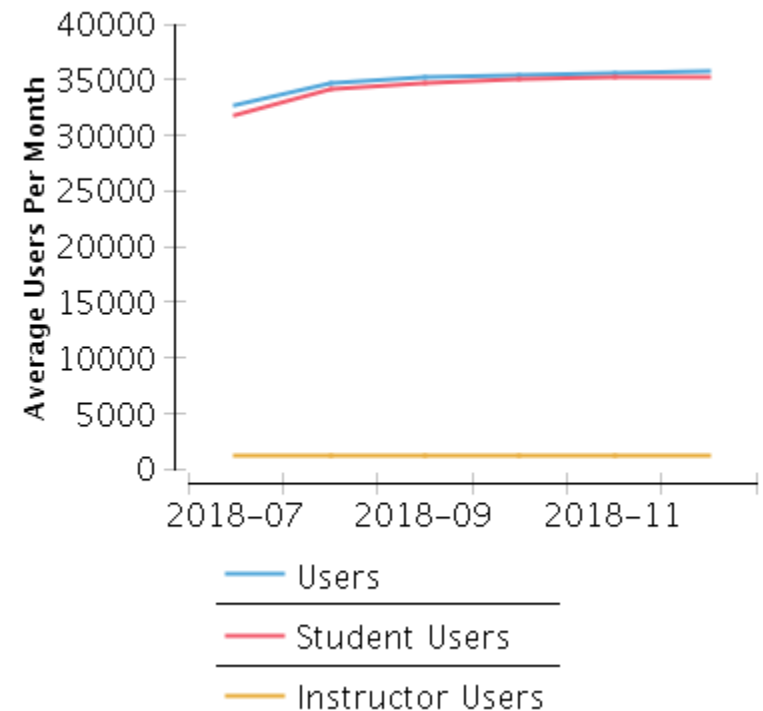

Overall Summary of Usage

Overview

Number of Active Courses	3884	Number of Active Organisations	7
Number of Active Users	9833	Number of Users	35755
Number of Instructor/Leader Users	1184	Page Views on Most Active Date	335315
Average Page Views Per Day	83042		

Average Users Per Month

	Users	Student Users	Instructor Users
2018-07	32629	31806	1148
2018-08	34615	34162	1151
2018-09	35150	34687	1163
2018-10	35439	34977	1173
2018-11	35605	35144	1176
2018-12	35685	35225	1181